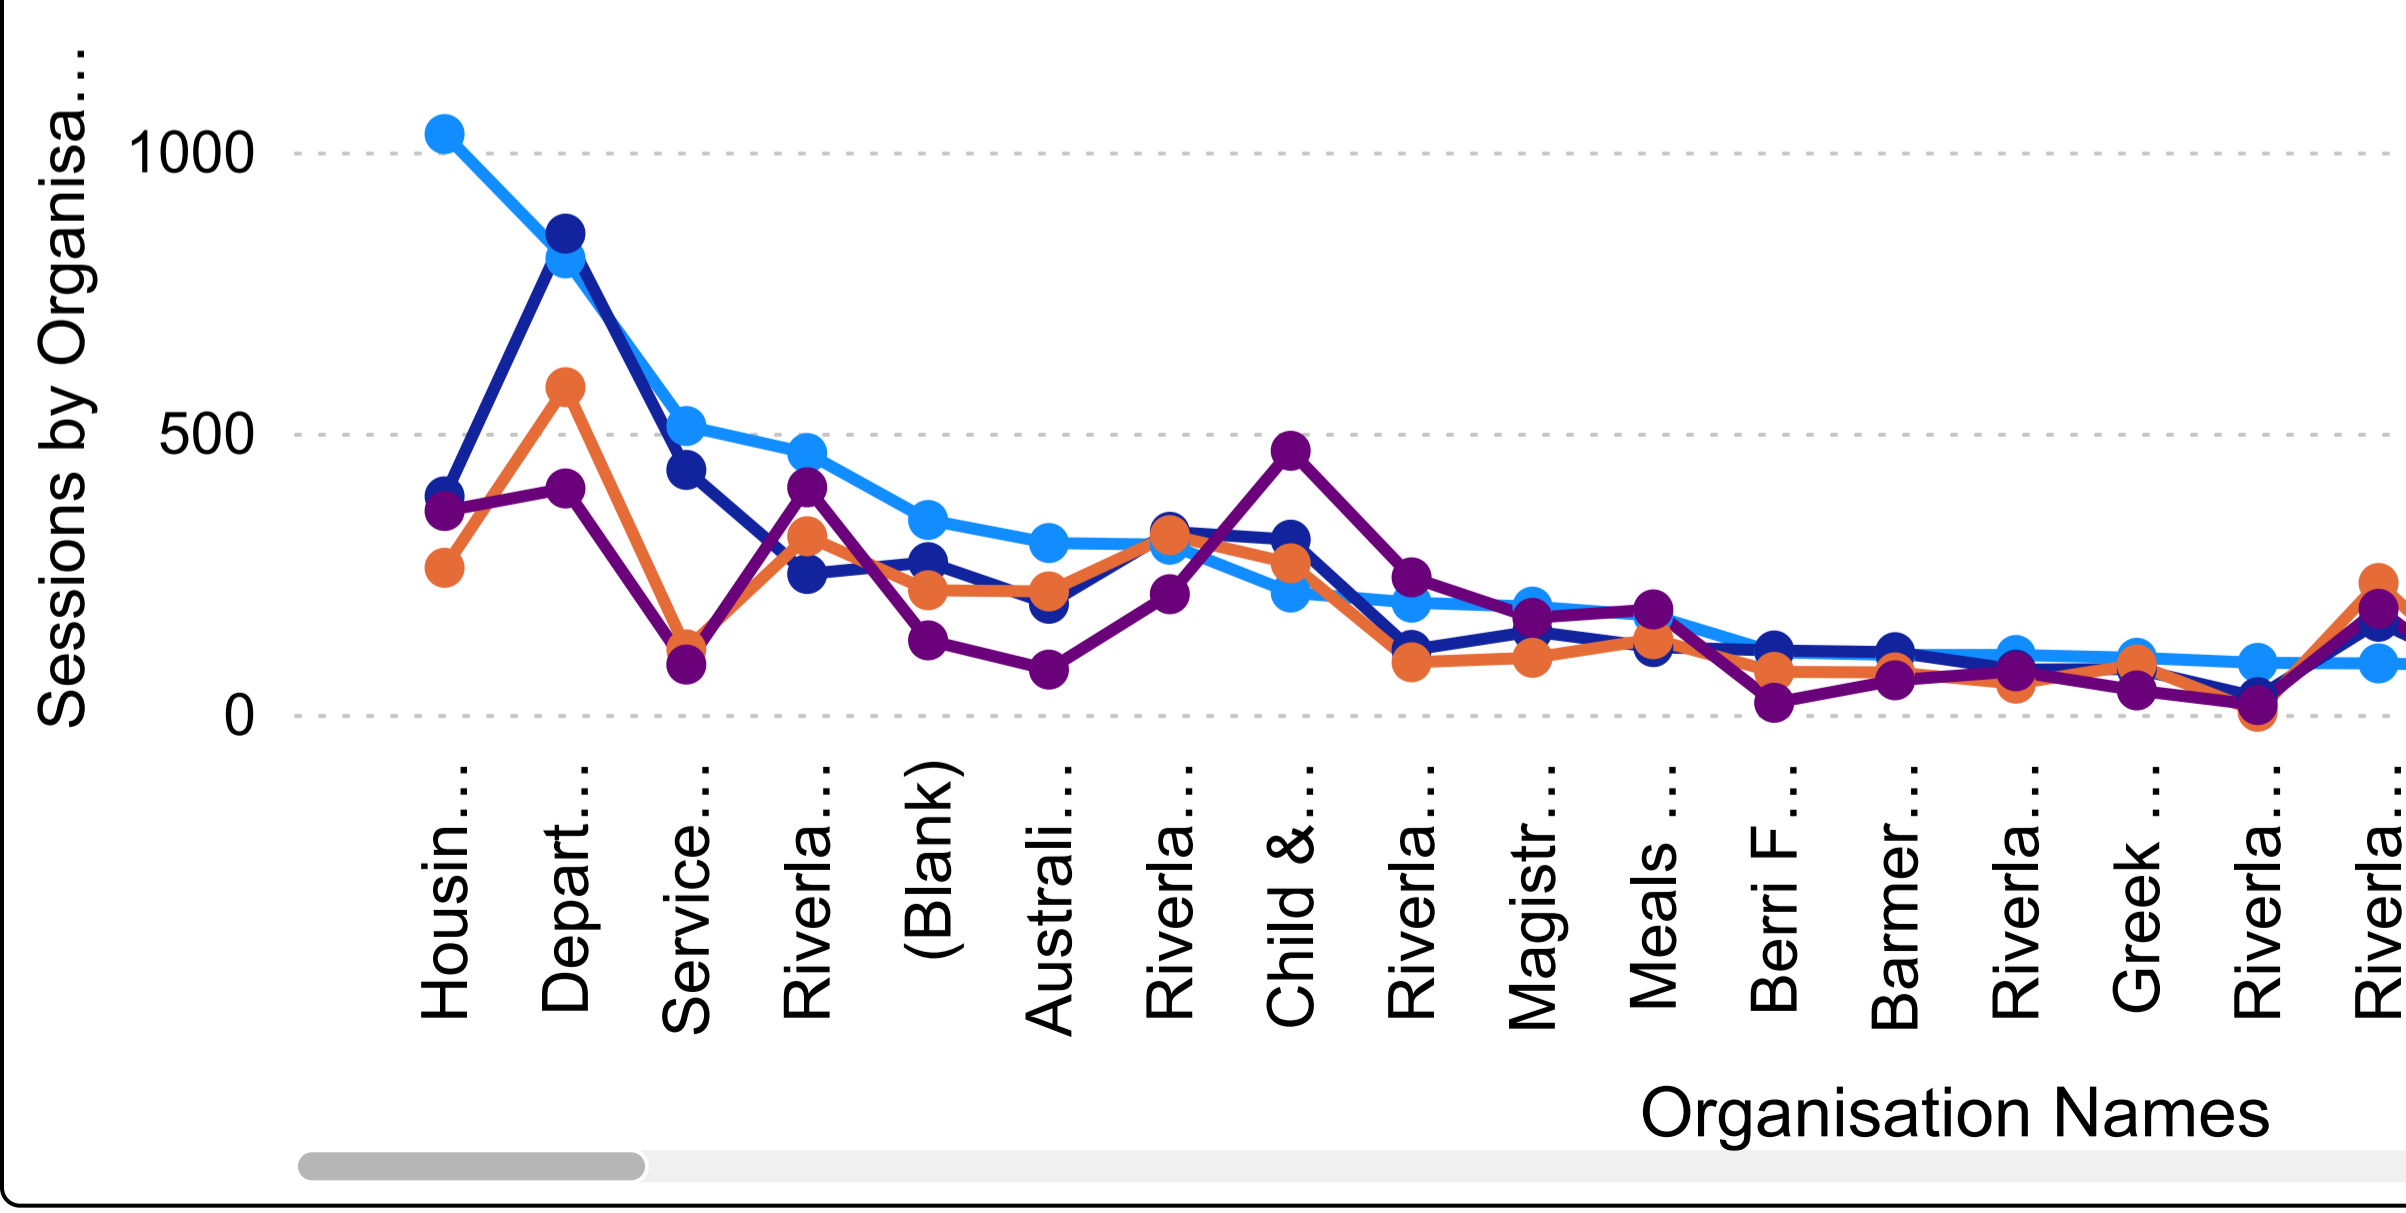

Organisation Names

Sessions by Primary Category for Different Years

● 2019-2020 ● 2020-2021 ● 2021-2022 ● 2022-2023

- Dashboard
- Sessions by Primary...
- Sessions by Organisation..
- Sessions Comparision**
- New Users by Primary...
- New Users by Organisation

2022-2023 Sessions

8453

Sessions by Organisation for Different Years

● Sum of Sessions ● Sum of Sessions ● Sum of Sessions ● Sum of Sessions

Organisation Name

All

Different Year Sessions

2019-2020 6496 Sum of New Users	2020-2021 5438 Sum of New Users	2021-2022 4817 Sum of New Users	2022-2023 5962 Sum of New Users
--	--	--	--