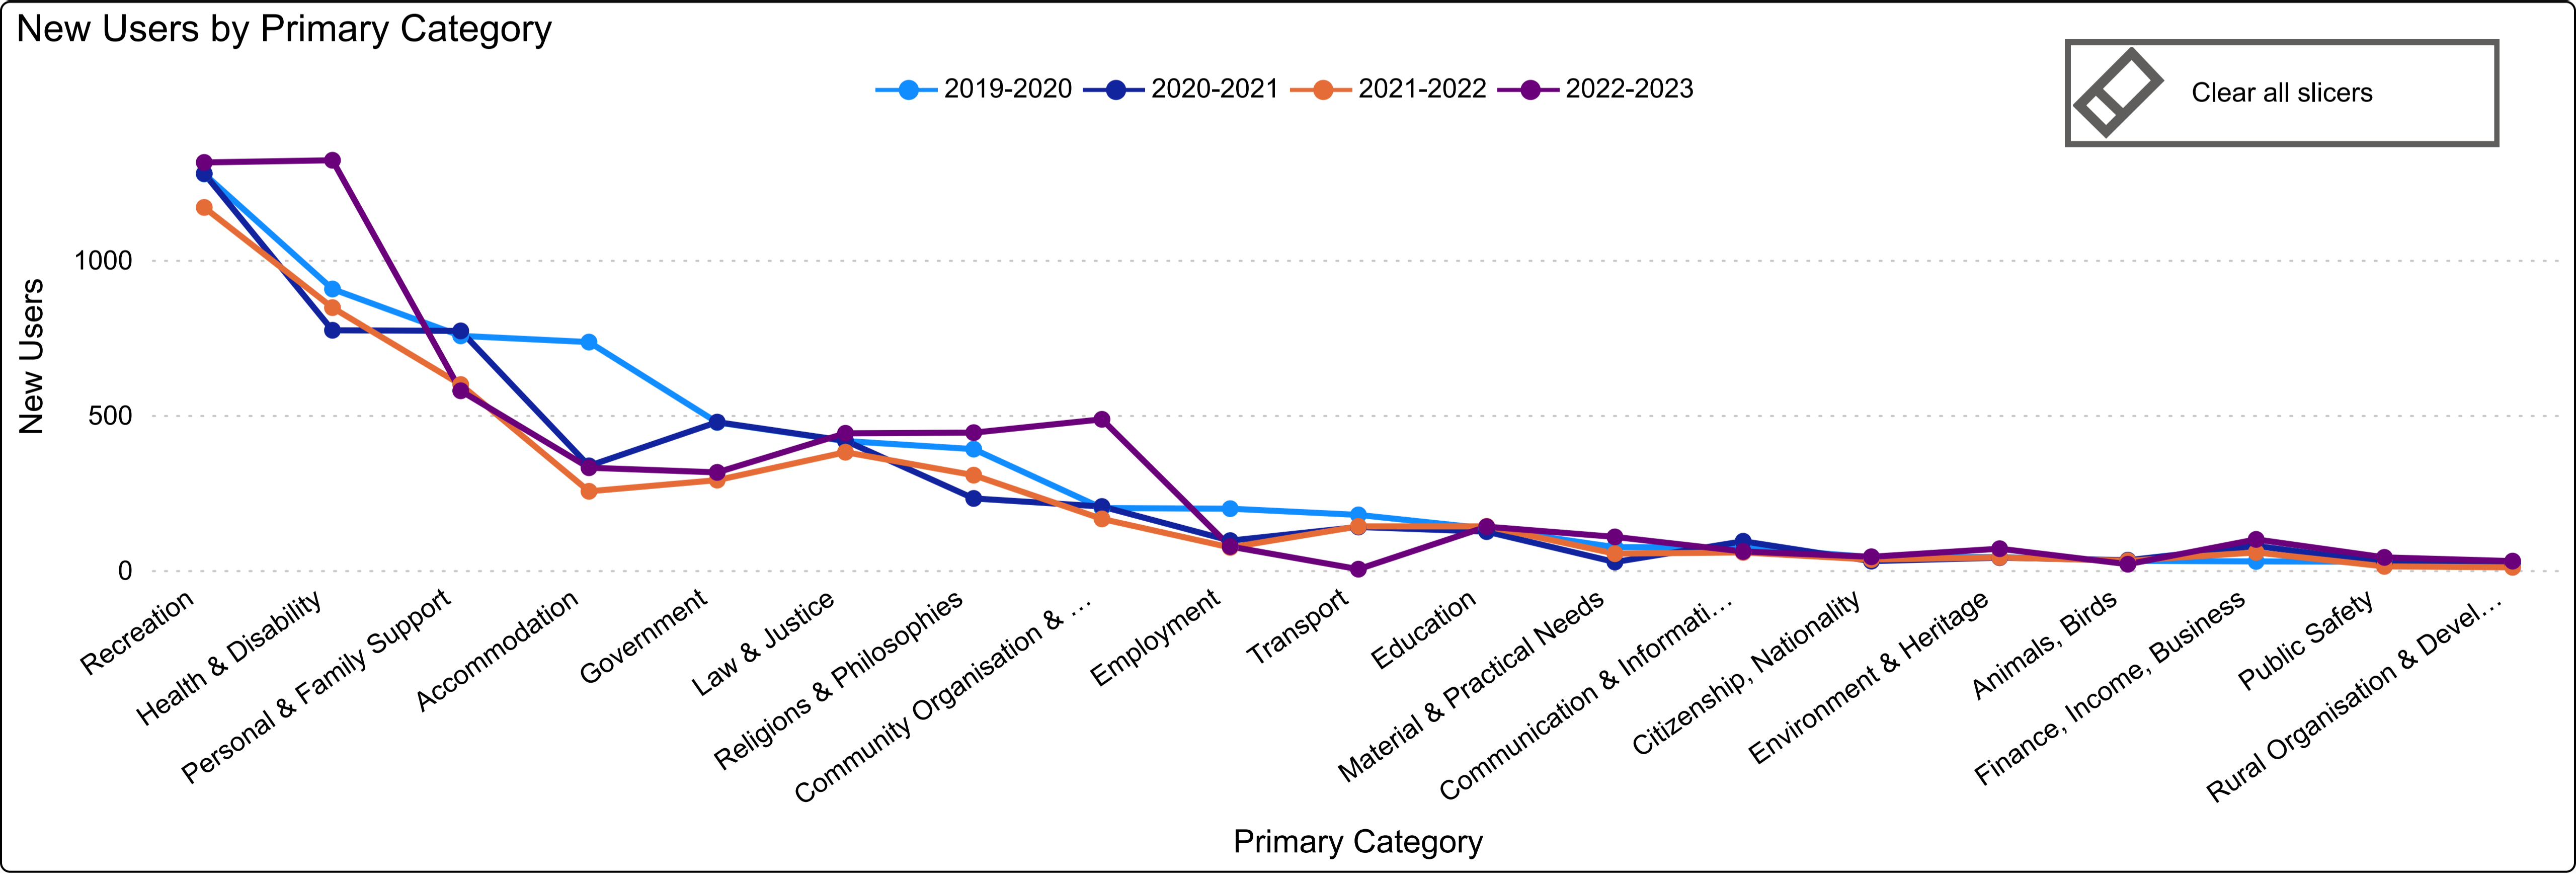

Organisation Names

Sessions by Primary Category for Different Years

● 2019-2020 ● 2020-2021 ● 2021-2022 ● 2022-2023

- Dashboard
- Sessions by Primary...
- Sessions by Organisation..
- Sessions Comparision**
- New Users by Primary...
- New Users by Organisation

2022-2023 Sessions

8453

Sessions by Organisation for Different Years

● Sum of Sessions ● Sum of Sessions ● Sum of Sessions ● Sum of Sessions

Organisation Name

All

Different Year Sessions

2019-2020 6496 Sum of New Users	2020-2021 5438 Sum of New Users	2021-2022 4817 Sum of New Users	2022-2023 5962 Sum of New Users
--	--	--	--

New Users by Organisation

Dashboard

Sessions by Primary Category for...

Sessions by Organisation by...

Sessions Comparison

New Users by Primary Category

New Users by Organisation

Organisation Name