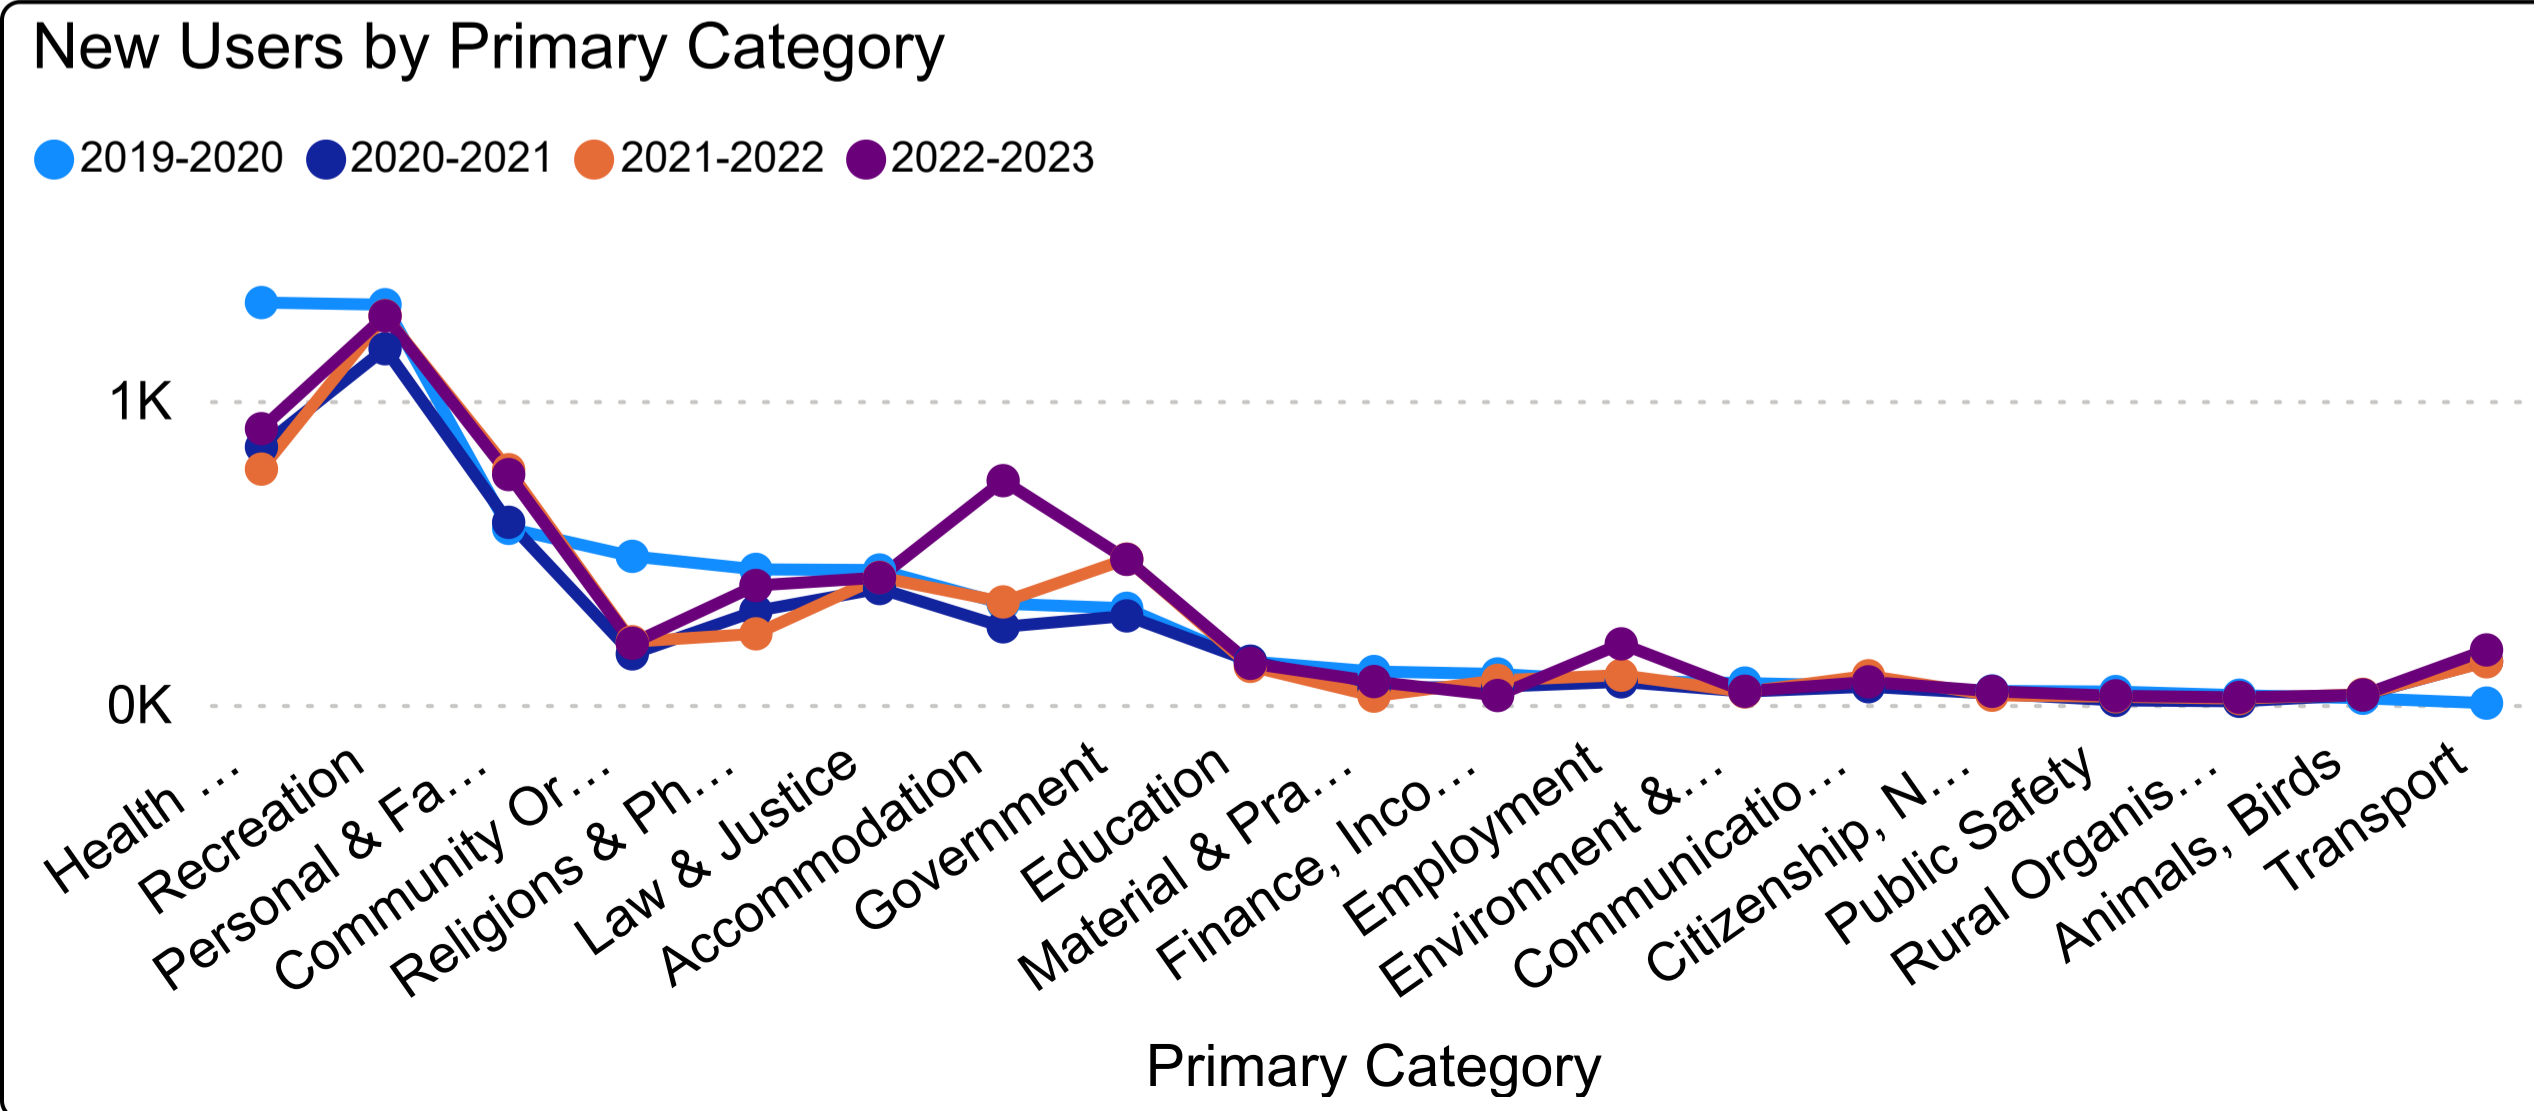

Dashboard for Sessions and New Users

Dashboard

Sessions by Primary Category...

Sessions by Organisation by...

Sessions Comparison

New Users by Primary Category

New Users by Organisation

2019-2020 Sessions
9417

2020-2021 Sessions
7558

2021-2022 Sessions
6777

2022-2023 Sessions
8453

2019-2020 New Users
6496

2020-2021 New Users
5438

2021-2022 New Users
4817

2022-2023 New Users
5962

Primary Category, Organisation Name
All

Sessions By Primary Category for Different Years

Dashboard

Sessions by Primary Category for Different..

Sessions by Organisation by Different Years

Sessions Comparision

New Users by Primary Category

New Users by Organisation

Sessions by Organisation for Different Years

● 2019-2020 ● 2020-2021 ● 2021-2022 ● 2022-2023

- Dashboard
- Sessions by Primary...
- Sessions by Organisatio...**
- Sessions Comparision
- New Users by Primary...
- New Users by Organisation