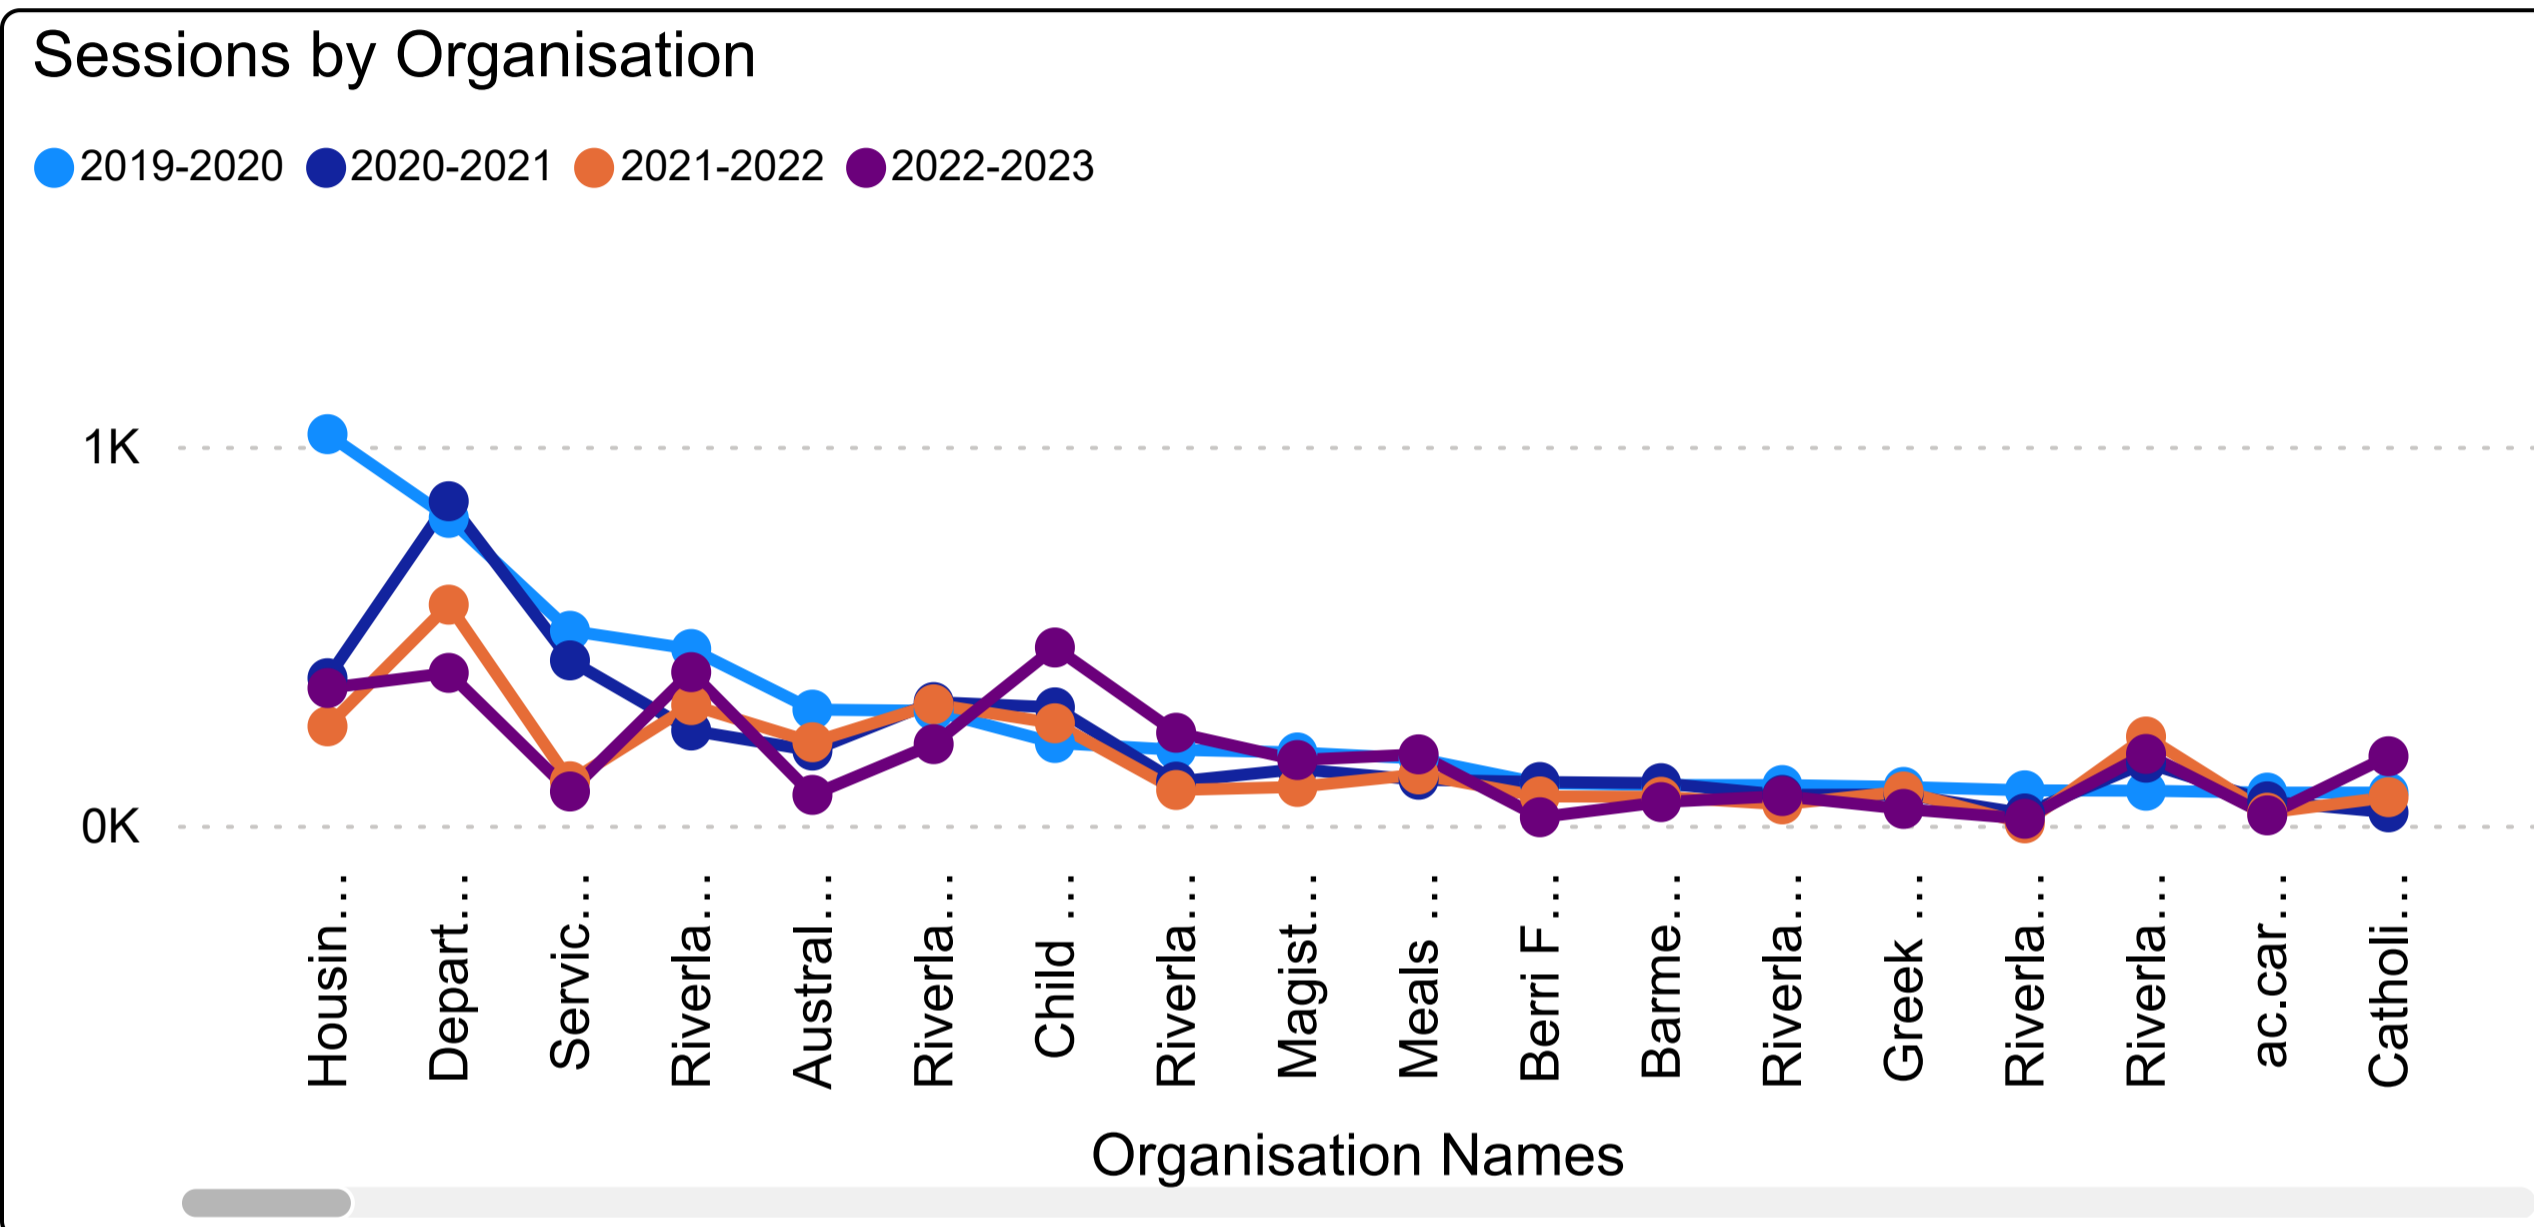

Dashboard for Sessions and New Users

Dashboard

Sessions by Primary Category...

Sessions by Organisation by...

Sessions Comparison

New Users by Primary Category

New Users by Organisation

2019-2020 Sessions
9417

2020-2021 Sessions
7558

2021-2022 Sessions
6777

2022-2023 Sessions
8453

2019-2020 New Users
6496

2020-2021 New Users
5438

2021-2022 New Users
4817

2022-2023 New Users
5962

Primary Category, Organisation Name
All

Sessions By Primary Category for Different Years

Dashboard

Sessions by Primary Category for Different..

Sessions by Organisation by Different Years

Sessions Comparision

New Users by Primary Category

New Users by Organisation