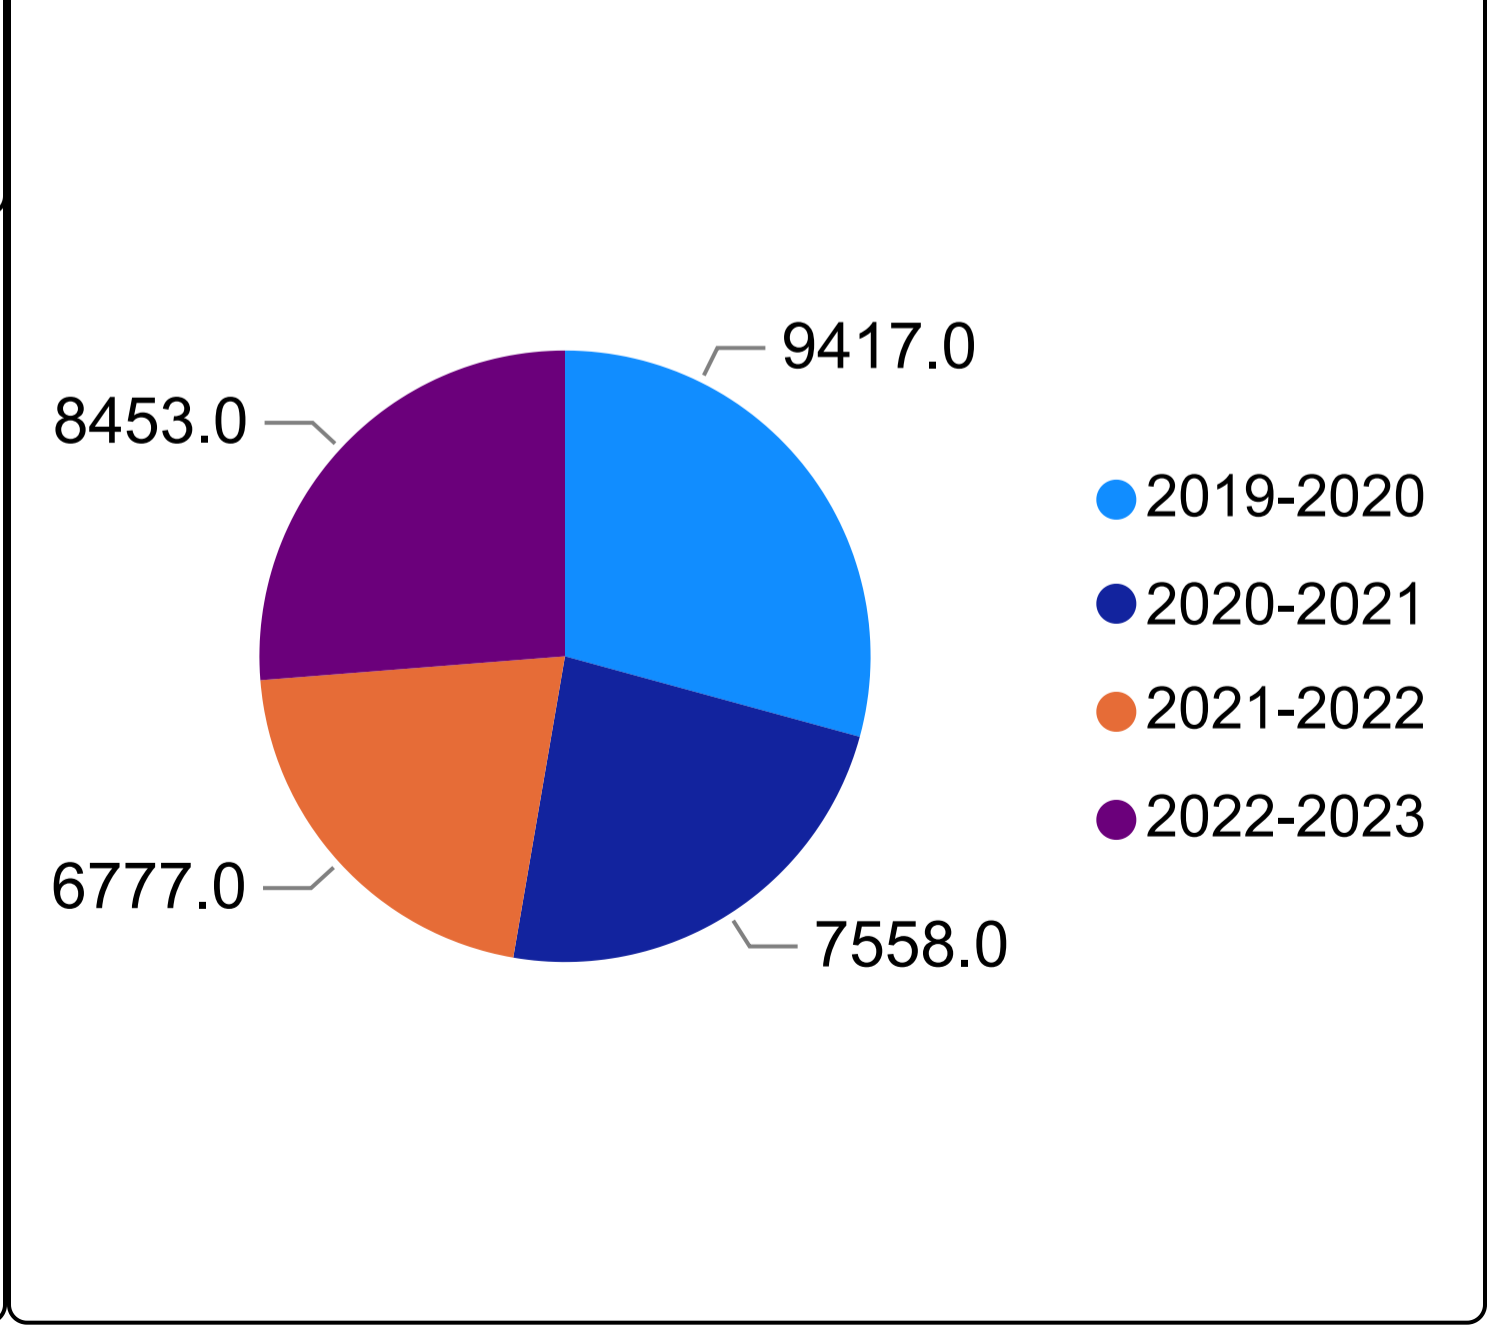

Organisation Names

Sessions by Primary Category for Different Years

● 2019-2020 ● 2020-2021 ● 2021-2022 ● 2022-2023

- Dashboard
- Sessions by Primary...
- Sessions by Organisation..
- Sessions Comparision**
- New Users by Primary...
- New Users by Organisation

2022-2023 Sessions

8453

Sessions by Organisation for Different Years

● Sum of Sessions ● Sum of Sessions ● Sum of Sessions ● Sum of Sessions

Organisation Name

All

Different Year Sessions

2019-2020 6496 Sum of New Users	2020-2021 5438 Sum of New Users	2021-2022 4817 Sum of New Users	2022-2023 5962 Sum of New Users
--	--	--	--