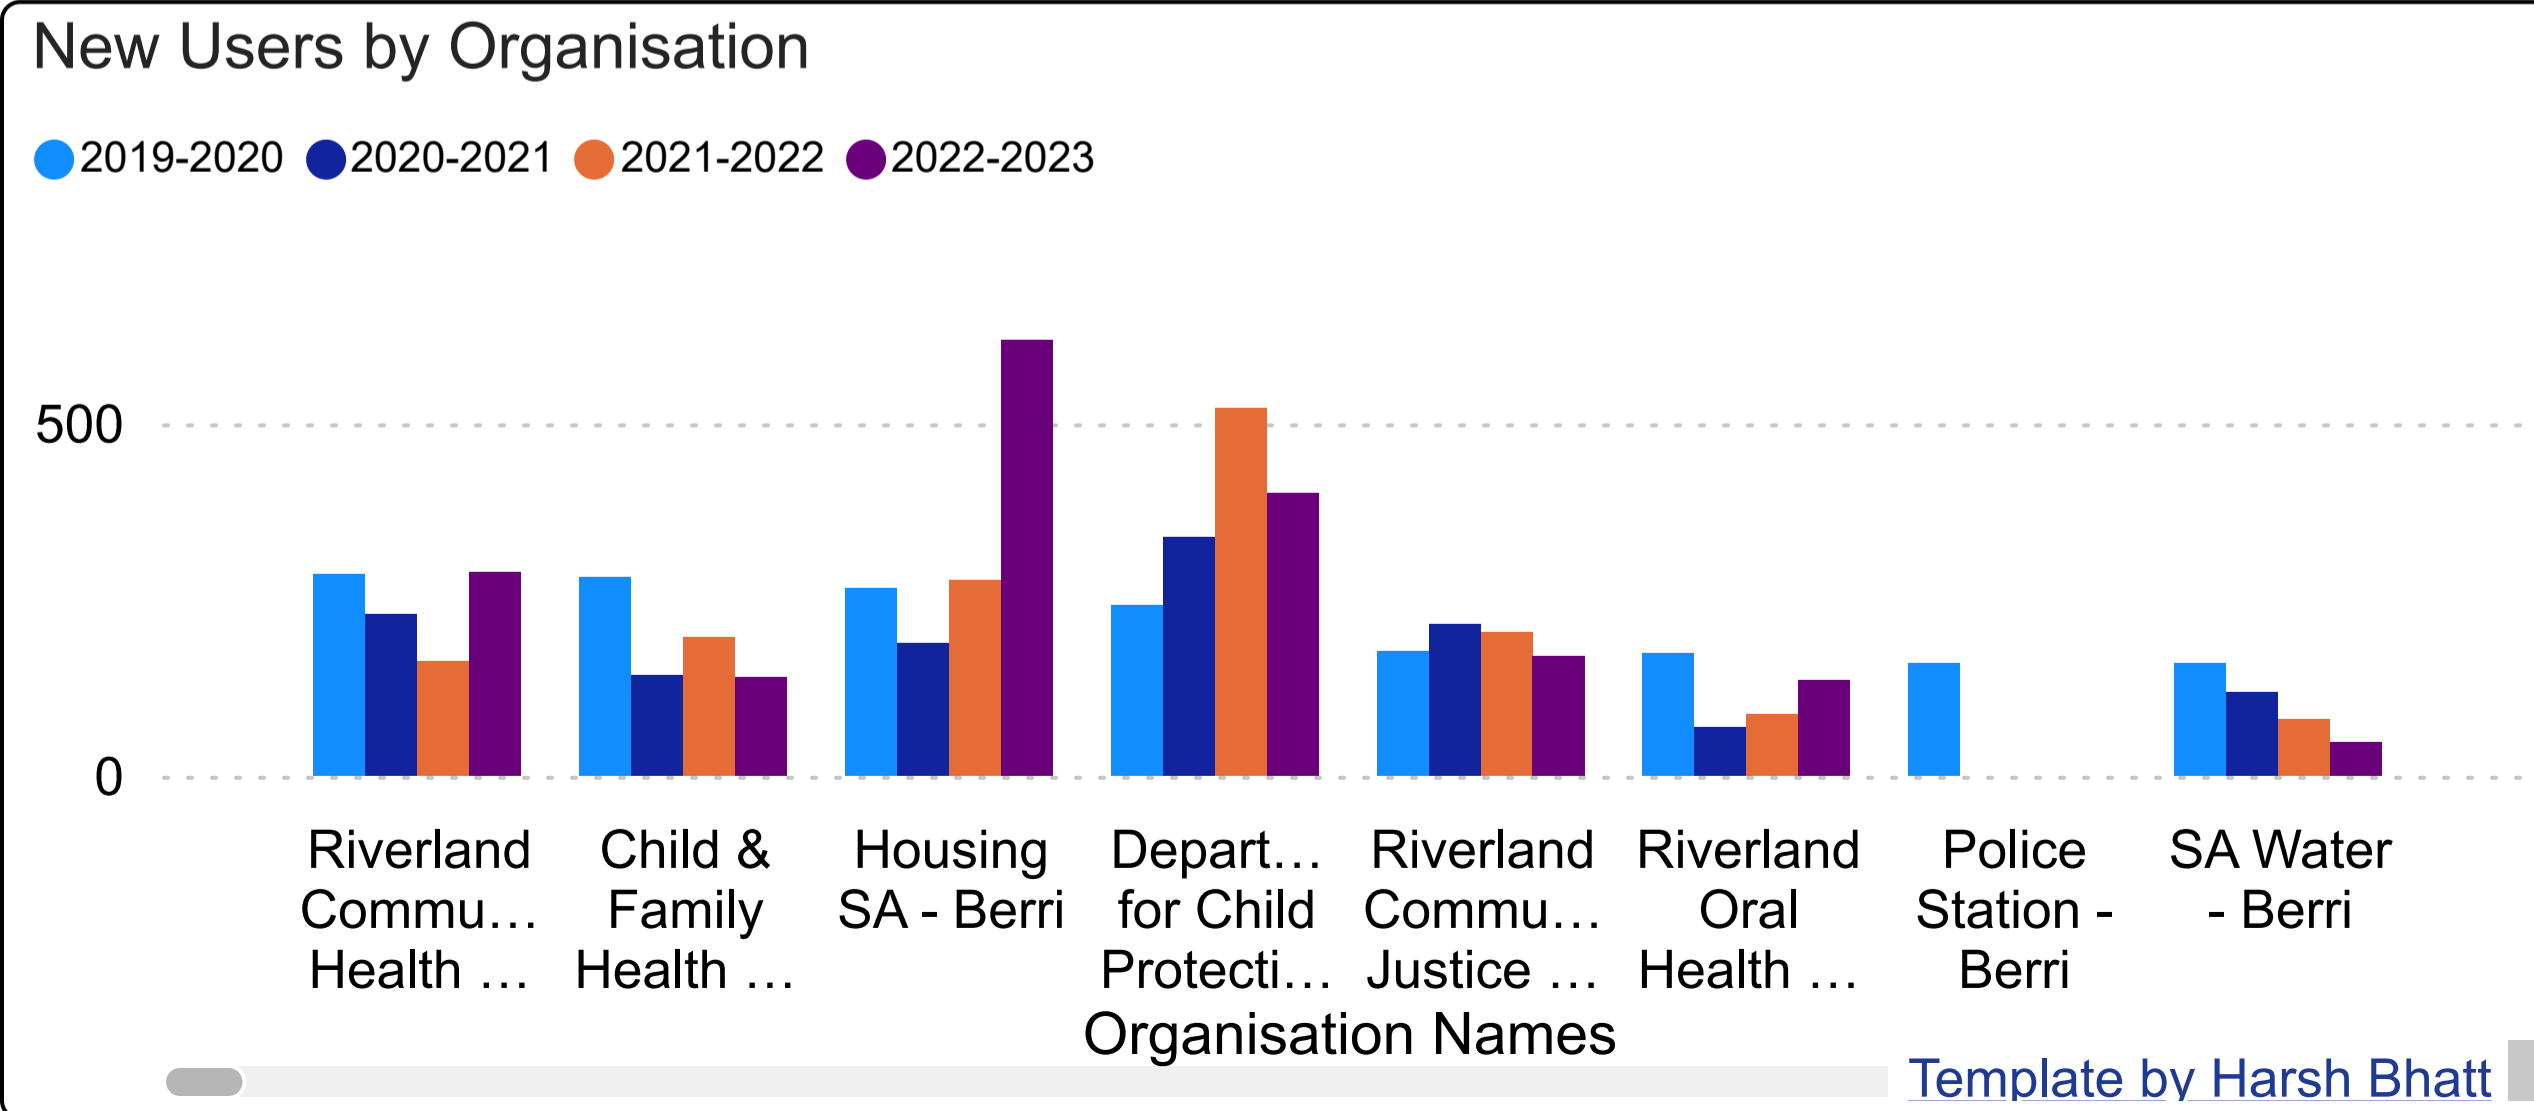

Dashboard for Sessions and New Users

Dashboard

Sessions by Primary Category...

Sessions by Organisation by...

Sessions Comparison

New Users by Primary Category

New Users by Organisation

2019-2020 Sessions
9417

2020-2021 Sessions
7558

2021-2022 Sessions
6777

2022-2023 Sessions
8453

2019-2020 New Users
6496

2020-2021 New Users
5438

2021-2022 New Users
4817

2022-2023 New Users
5962

Primary Category, Organisation Name
All

Sessions By Primary Category for Different Years

Dashboard

Sessions by Primary Category for Different..

Sessions by Organisation by Different Years

Sessions Comparision

New Users by Primary Category

New Users by Organisation