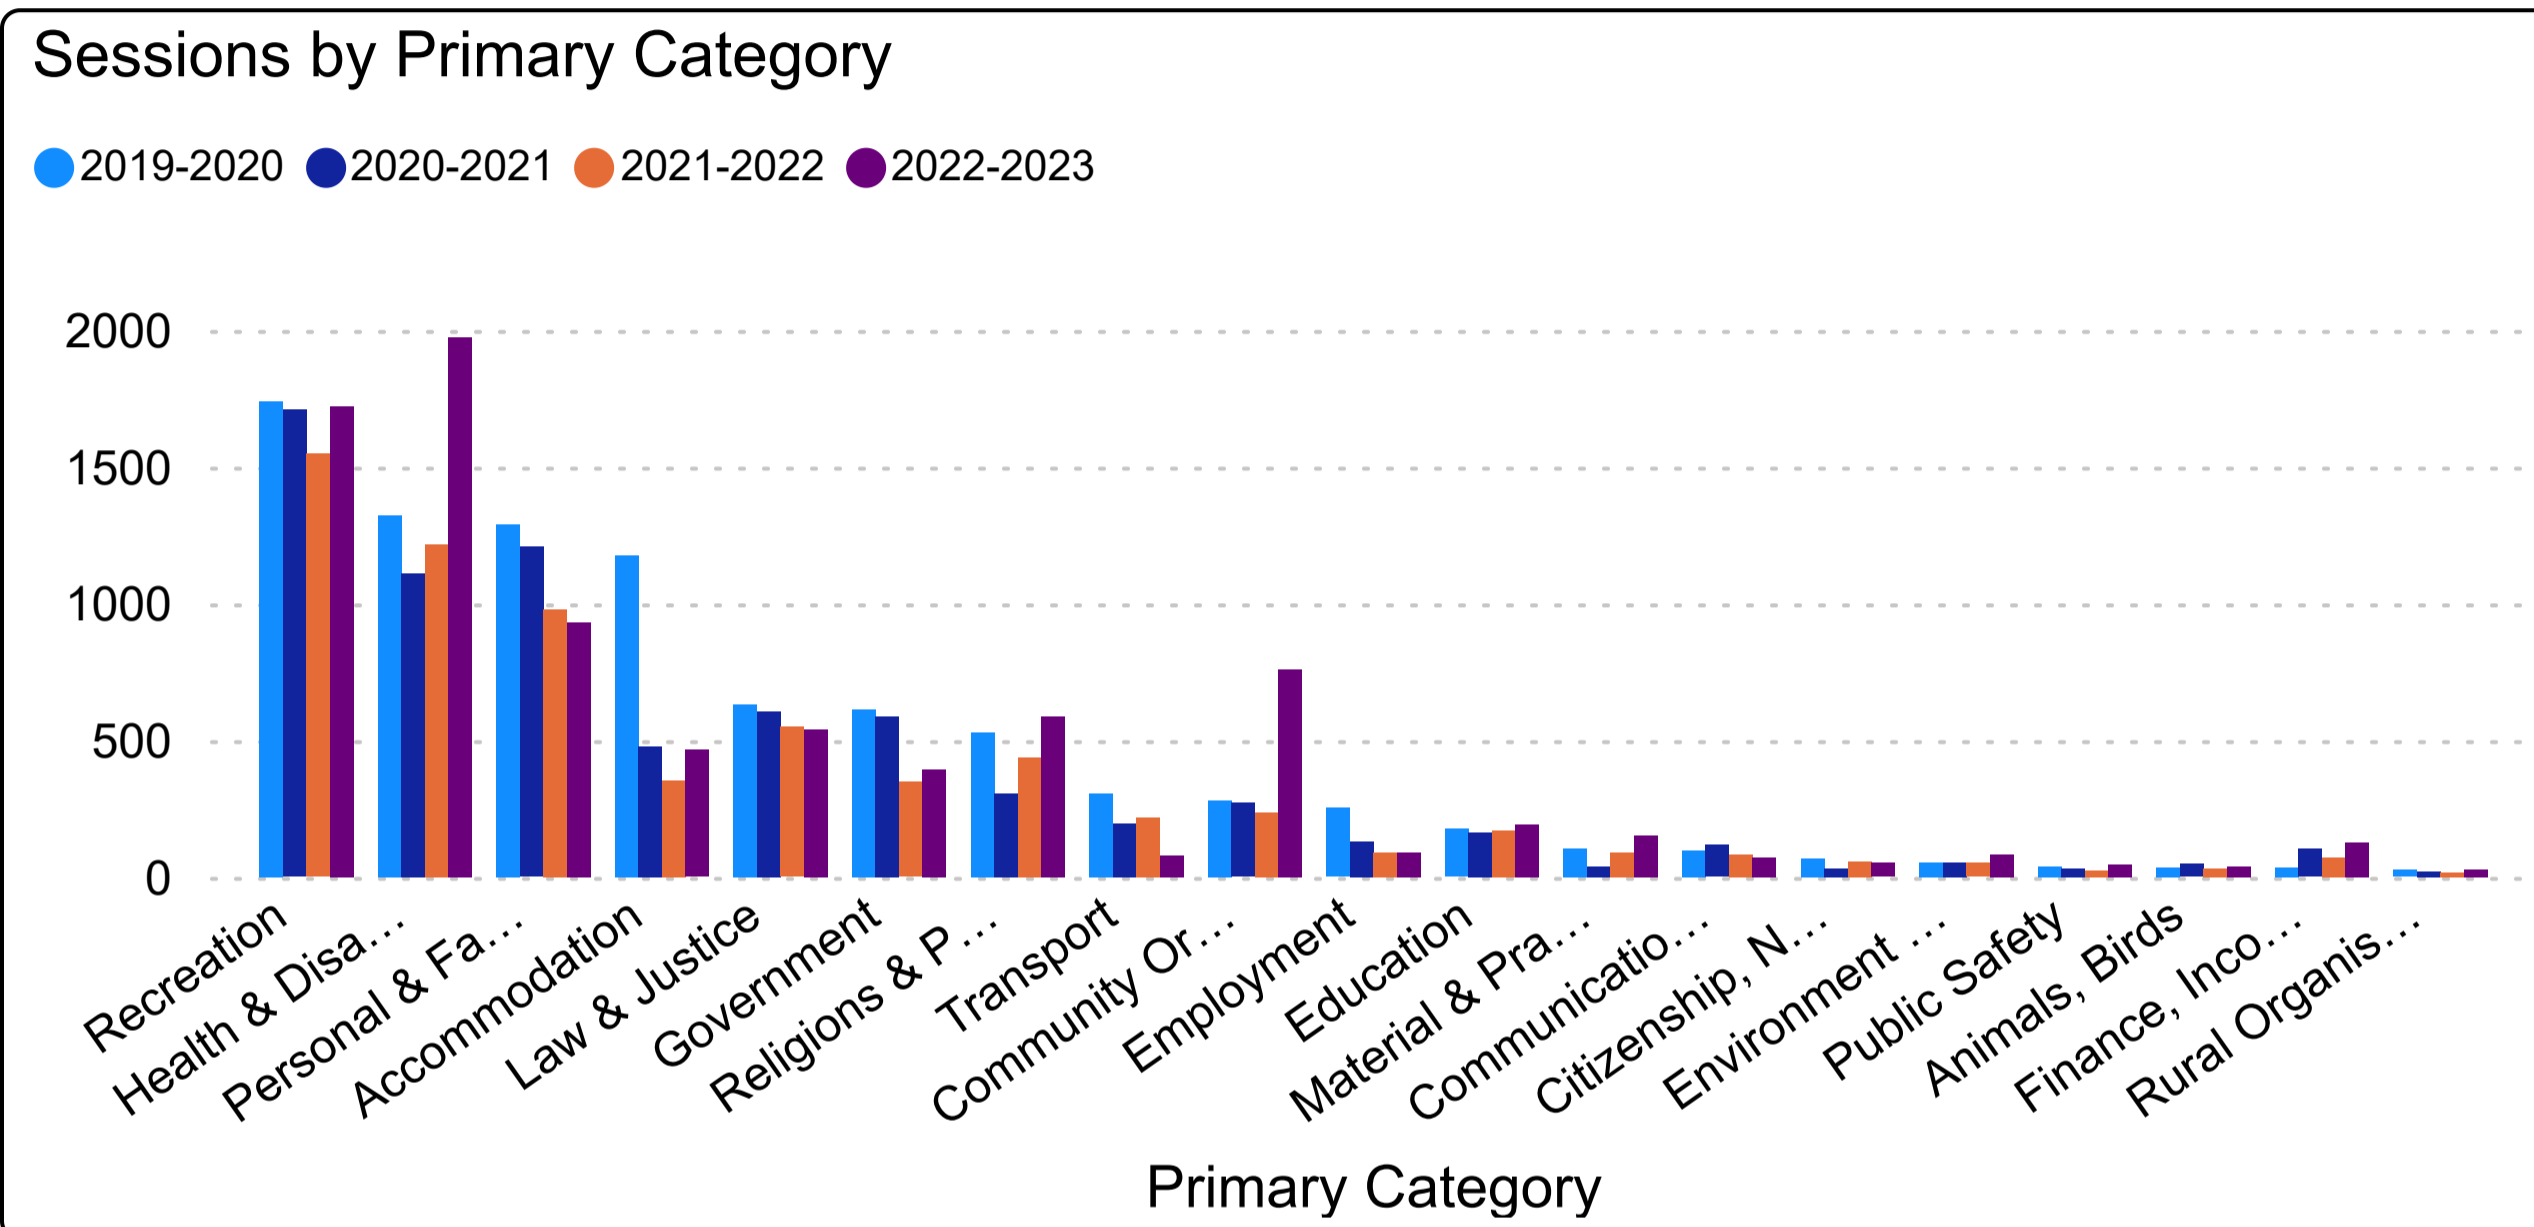

Dashboard for Sessions and New Users

Dashboard

Sessions by Primary Category...

Sessions by Organisation by...

Sessions Comparison

New Users by Primary Category

New Users by Organisation

2019-2020 Sessions
9417

2020-2021 Sessions
7558

2021-2022 Sessions
6777

2022-2023 Sessions
8453

2019-2020 New Users
6496

2020-2021 New Users
5438

2021-2022 New Users
4817

2022-2023 New Users
5962

Primary Category, Organisation Name
All

Sessions By Primary Category for Different Years

Dashboard

Sessions by Primary Category for Different..

Sessions by Organisation by Different Years

Sessions Comparision

New Users by Primary Category

New Users by Organisation

Sessions by Organisation for Different Years

● 2019-2020 ● 2020-2021 ● 2021-2022 ● 2022-2023

- Dashboard
- Sessions by Primary...
- Sessions by Organisatio...**
- Sessions Comparision
- New Users by Primary...
- New Users by Organisation