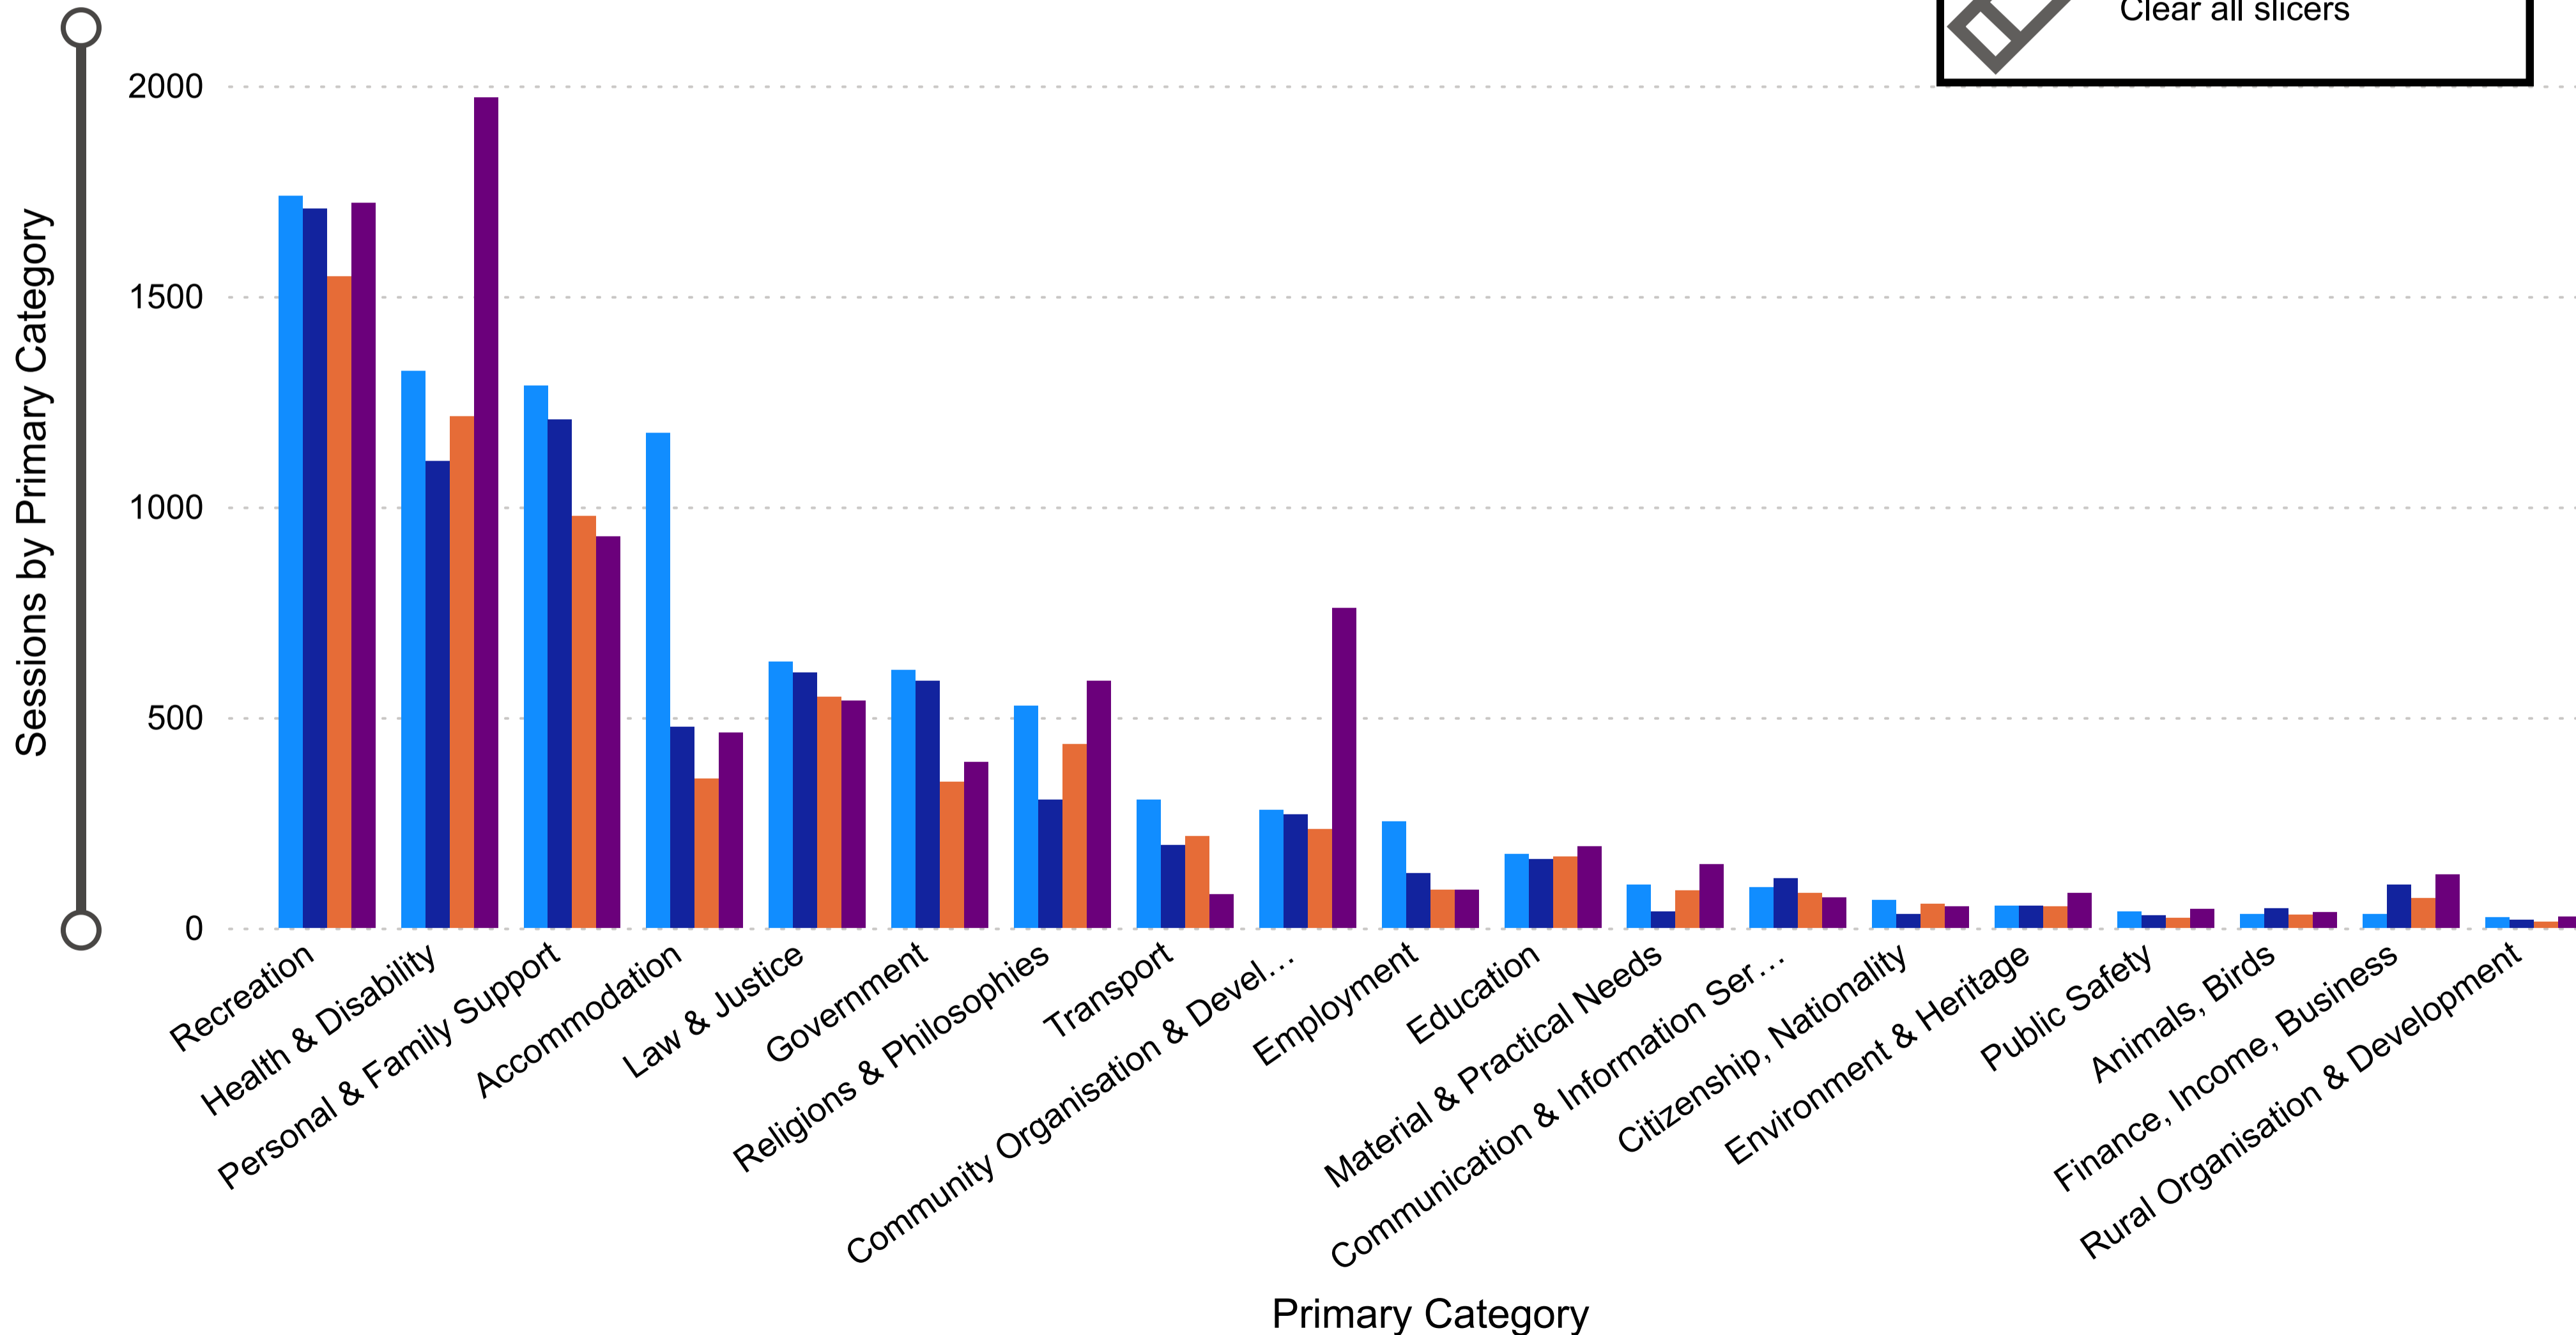

Sessions By Primary Category for Different Years

Dashboard

Sessions by Primary Category for Different..

Sessions by Organisation by Different Years

Sessions Comparision

New Users by Primary Category

New Users by Organisation

Sessions by Primary Category for Different Years

● 2019-2020 ● 2020-2021 ● 2021-2022 ● 2022-2023

 Clear all slicers

- Primary Category
- (Blank)
 - Accommodation
 - Animals, Birds
 - Citizenship, Nationality
 - Communication & Info...
 - Community Organisati...
 - Education
 - Employment
 - Environment & Heritage
 - Finance, Income, Busi...
 - Government
 - Health & Disability
 - Law & Justice
 - Material & Practical N...
 - Personal & Family Su...
 - Public Safety
 - Recreation
 - Religions & Philosophies
 - Rural Organisation &

Sessions by Organisation for Different Years

● 2019-2020 ● 2020-2021 ● 2021-2022 ● 2022-2023

- Dashboard
- Sessions by Primary...
- Sessions by Organisatio...**
- Sessions Comparision
- New Users by Primary...
- New Users by Organisation